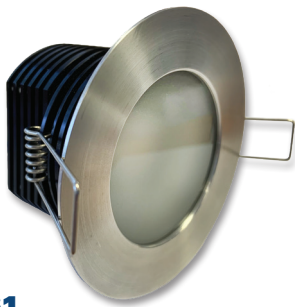

DECK LIGHTS

DV12

Bezel diameter: 2.36" / 60mm
Depth: 2.7" / 68.5mm
Cut Out: 1.4" / 36mm

DV26

Bezel length: 3.27" / 83mm
Bezel width: 2" / 50.8mm
Depth: 2.1" / 54mm
Cut Out: 2.44" / 62mm x 1.19" / 30mm

DV28

Bezel length: 5.7" / 145mm
Bezel width: 3.54" / 90mm
Depth: 3.4" / 86mm
Cut Out: 4.4" / 112mm x 2.24" / 57mm

DV61

80MM Bezel diameter: 3.15" / 80mm
Depth: 1.04" / 26.3mm
Cut Out: 2.48" / 63mm
87MM Bezel diameter: 3.43" / 87mm
Depth: 2.0" / 51.3mm
Cut Out: 2.76" / 70mm

Sea Vision offers a wide range of American manufactured high quality interior and exterior lighting fixtures. These products are available with many custom features allowing clients the option of creating the look and lighting effect that meets their requirements. For those clients wanting color controls the neon flex together with the underwater lights produces an infinite array of spectacular lighting effects above and below the water. Using on board DMX or Seavision supplied controls makes the color options as simple or complex as desired. Contact our technical team to discuss all your options.

DV23 GEN II

Bezel diameter: 3.74" / 95mm
Depth: 2.6" / 66mm
Cut Out: 2.5" / 64mm

ULTRA SLIM NEON ROPE LIGHT

Height: 0.43" / 12mm
Width: 0.2" / 6mm

NEON FLEX

contact us for more information

MASTER DEALER AND CLASS CERTIFIED INSTALLER